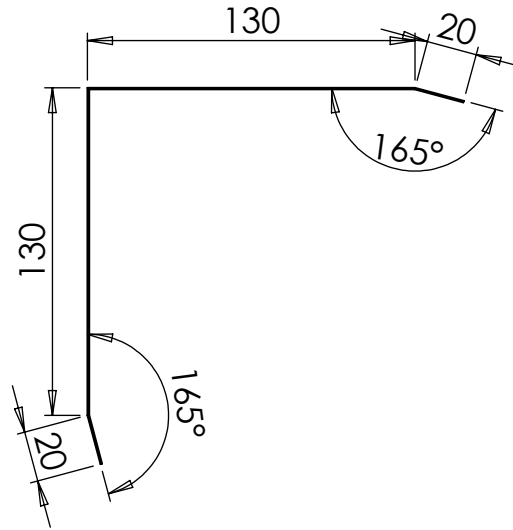

# BEFAB CORNER FLASHING

TITLE: **BEFAB CORNER FLASHING**

DWG NO. **002091**

A4

SCALE:1:10

SHEET 1 OF 1